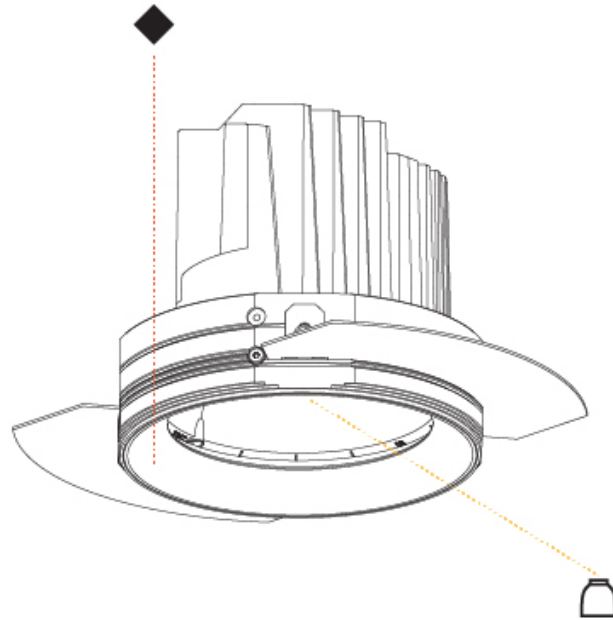

BIONIQ ROUND SEMI ADJUSTABLE TRIMLESS

A35206-

PROJECT _____

TYPE _____

SPECIFIER _____

QUANTITY _____

DATE _____

A

GENERAL

Series: Bioniq
Subseries: Bioniq Round Semi Adjustable
Brand: Prolicht
Division: Architectural
Mounting Type: Recessed
Mounting Location: Ceiling
Subcategory: Downlight

PHYSICAL

Shape: Round
Diameter (mm): 139
Diameter (in): 5 1/2
Height (mm): 137
Height (in): 5 3/8
Ceiling Thickness (mm): 10 / 12.5 / 15
Ceiling Thickness (in): 3/8 or 1/2 or 9/16
Min. Recessing Depth (mm): 150
Min. Recessing Depth (in): 5 7/8
Light Distribution: Adjustable / Downlight
Weight (kg): 0.856
Weight (lbs): 1.89
Fixture Finish: SSR / BKV / CWI / CRY / HAB / LAG / UFT / ITA / RUA / RUR / MIC / FTG / MYG / TWT / LOD / PUS / FRO / FUP / KIA / POP / BLS / SPG / MEY / GOH / GUM / CHC / COM / ABZ / JAG / OBR / MOS / ROR
Fixture Material: Aluminum Die Cast
Cut-out Measurements: 130mm / 5 1/8"