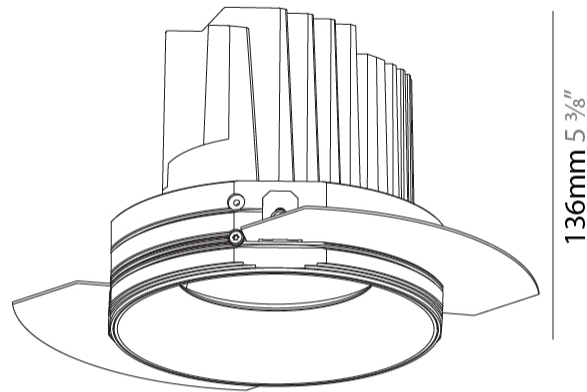

GENERAL

Series: Bioniq
Subseries: Bioniq Round Semi Adjustable
Brand: Prolicht
Division: Architectural
Mounting Type: Trimless
Mounting Location: Ceiling
Subcategory: Downlight

PHYSICAL

Shape: Round
Diameter (mm): 125
Diameter (in): 4 ¹⁵/₁₆
Height (mm): 136
Height (in): 5 ³/₈
Ceiling Thickness (mm): 10 / 12.5 / 15 / 25
Ceiling Thickness (in): 3/8 or 1/2 or 9/16 or 1
Min. Recessing Depth (mm): 150
Min. Recessing Depth (in): 5 ⁷/₈
Light Distribution: Adjustable / Downlight
Fixture Finish: SSR / BKV / CWI / CRY / HAB / LAG / UFT / ITA / RUA / RUR / MIC / FTG / MYG / TWT / LOD / PUS / FRO / FUP / KIA / POP / BLS / SPG / MEY / GOH / GUM / CHC / COM / ABZ / JAG / OBR / MOS / ROR
Fixture Material: Aluminum Die Cast

ELECTRICAL

Lamp Type: LED (Zhaga Standard)
Input Wattage (W): 27.6
Total Output Wattage (W): 25.10
Driver Included: No
Driver Location: Recessed Housing
Input Voltage (V): 120 - 277
Constant Current (MA): 700mA

LED

Number of LEDs: 1
Color Temperature (°K): 2700 / 3000 / 3500 / 4000
Max. Delivered Lumen (lm): 2030 / 2080 / 2186 / 2230
Nominal Lumen (lm): 3210 / 3290 / 3459 / 3530
Efficiency (%): 63.1/61.5/63.2%
Lamp Life (hrs): 50000

OPTICAL

Reflector°: 10, 16, 36

RATINGS AND CERTIFICATIONS

Certified By: Certified for North American Standards
IP rating: IP20

Ø 136mm 5 ³/₈"

140mm 5 1/2"	150mm 5 7/8"	10 | 12 1/2 | 15 | 25mm 3/8" | 1/2" | 9/16" | 1"	10°	355°		
A